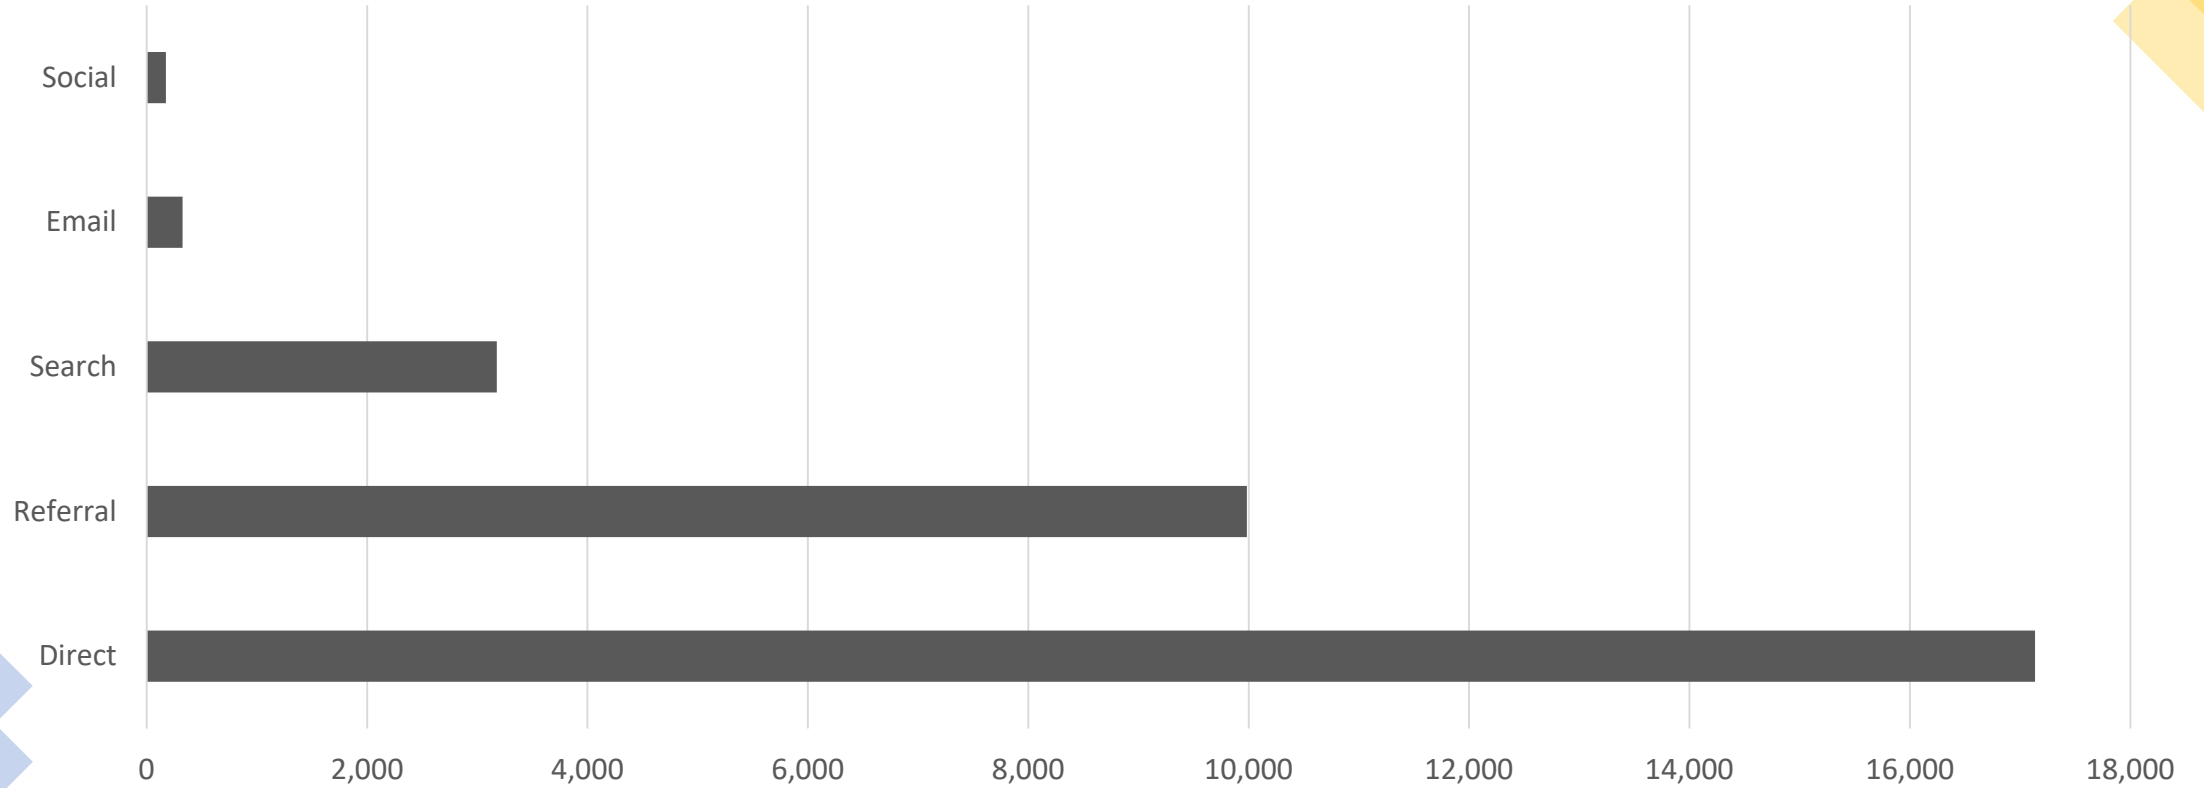

Charities SORP

User behaviours 1st September 2019 – 31st August 2020

Overview

29,442 users

41,057 sessions

1.39 sessions per user

105,969 page views

2.58 pages viewed per session

01:52 average session duration

Overview continued

- Device type

■ Desktop ■ Mobile
■ Tablet

- New/returning visitors

■ New ■ Returning

Acquisition

Users

Where users went after viewing the home page

Country	Users
UK	26,147
Ireland	1,397
USA	641
France	127
Netherlands	98

Location of users – top 5
