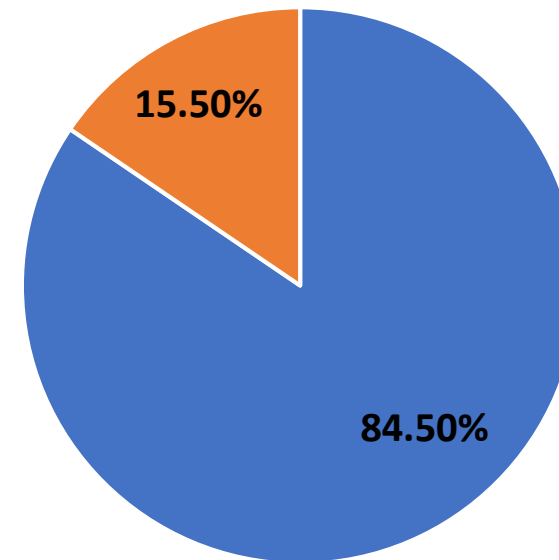

Charities SORP

User behaviours 1st September 2019 – 31st August 2020

Overview

29,442 users

41,057 sessions

1.39 sessions per user

105,969 page views

2.58 pages viewed per session

01:52 average session duration

Overview continued

- Device type

■ Desktop ■ Mobile
■ Tablet

- New/returning visitors

■ New ■ Returning

Acquisition

Users

Where users went after viewing the home page

Country	Users
UK	26,147
Ireland	1,397
USA	641
France	127
Netherlands	98

Location of users – top 5
