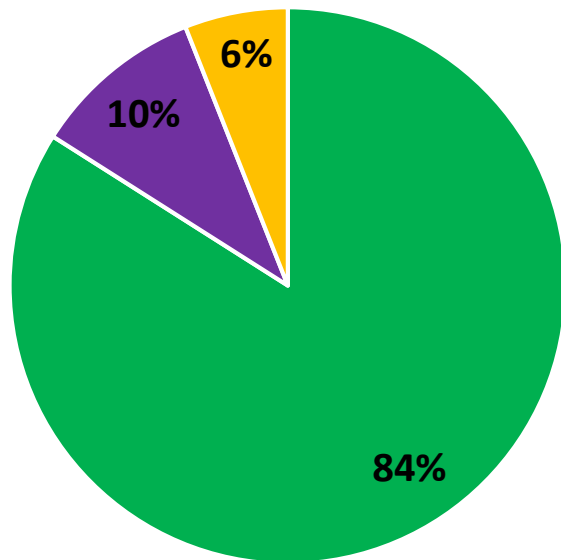

Charities SORP

User behaviours 1st September 2019 – 31st August 2020

Overview

29,442 users

41,057 sessions

1.39 sessions per user

105,969 page views

2.58 pages viewed per session

01:52 average session duration

Overview continued

- Device type

■ Desktop ■ Mobile
■ Tablet

- New/returning visitors

■ New ■ Returning

Acquisition

Users

Where users went after viewing the home page

Country	Users
UK	26,147
Ireland	1,397
USA	641
France	127
Netherlands	98

Location of users – top 5
