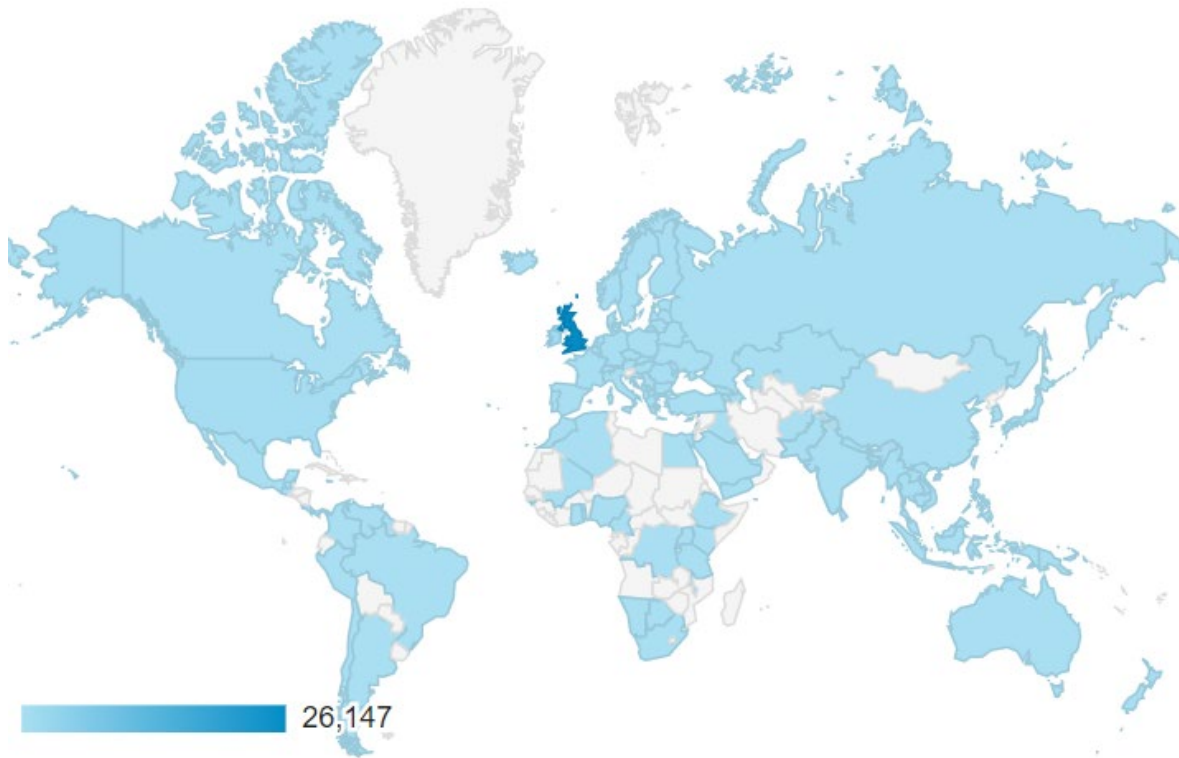

Charities SORP

User behaviours 1st September 2019 – 31st August 2020

Overview

29,442 users

41,057 sessions

1.39 sessions per user

105,969 page views

2.58 pages viewed per session

Top 10 pages viewed

Page	Page views
Home page	33,856
Download a full Sorp	13,431
Choose Sorp modules – FRS 102	7,912
Customise your Sorp – FRS 102	7,893
About the Sorp – Covid 19	7,738
Example trustees annual reports	6,320
Choose Sorp modules	6,250
Helpsheets	3,555
Customise your Sorp	2,986
Join us	2,003

Where users went after viewing the home page

Country	Users
UK	26,147
Ireland	1,397
USA	641
France	127
Netherlands	98

Location of users – top 5
